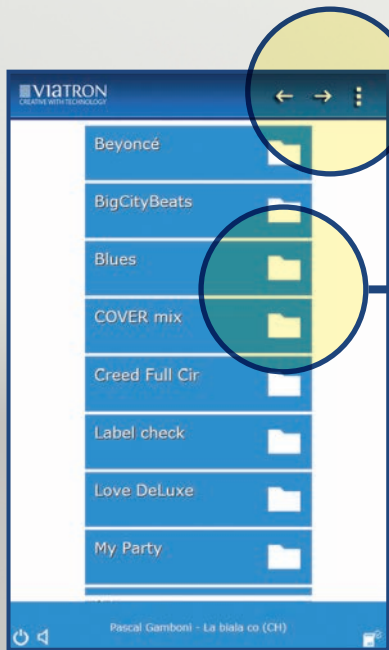

Adjusting the volume with the light switch.

Upon request, each light switch becomes a multimedia device:

- Always available
- Easy to use
- Controlling the volumen in the zones, selecting channels etc.
- By ID3 support all the available information to the track can be displayed.

MusicClientOne - Operating the Autrix via browser

Simple operation with a clear structure

With the Autrix**Cast** get music from all over the world into your home

Your personal favorite stations - always available

Adjusting the volume of the zones straightforwardly

Information about the song such as song title, artist, etc. via ID3 tags

Music control - just with your Smartphone, Tablet & Co

Fast navigation between the individual operator sites

Easily create and retrieve music folder

Listen to any song as often as you want, wherever you want – once or in the Loop

Comfortable adjustments possible through context menus:

- Radio Stations
- Music 1x or in the Loop
- Zone Assignment
- Network Settings
- Master Mute
- Power ON/OFF