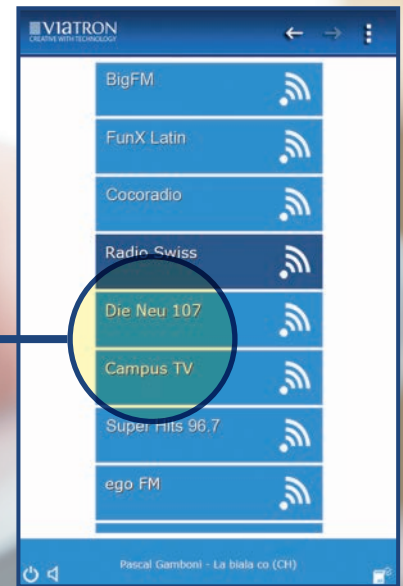

Your personal favorite stations - always available