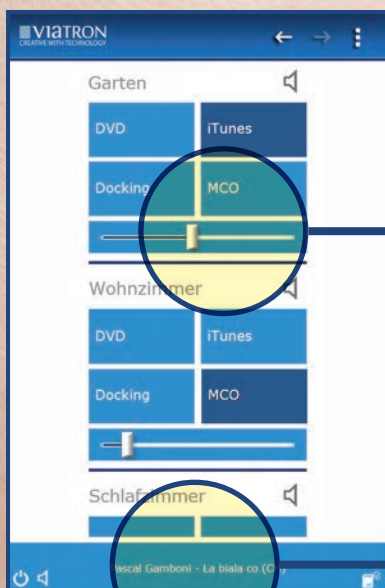

Adjusting the volume with the light switch.

Upon request, each light switch becomes a multimedia device:

- Always available
- Easy to use
- Controlling the volumen in the zones, selecting channels etc.
- By ID3 support all the available information to the track can be displayed.

MusicClientOne - Operating the Autrix via browser

Simple operation with a clear structure

With the Autrix**Cast** get music from all over the world into your home

Your personal favorite stations - always available

Adjusting the volume of the zones straightforwardly

Information about the song such as song title, artist, etc. via ID3 tags

Music control - just with your Smartphone, Tablet & Co

Fast navigation between the individual operator sites

Easily create and retrieve music folder

Listen to any song as often as you want, wherever you want – once or in the Loop

Comfortable adjustments possible through context menus:

- Radio Stations
- Music 1x or in the Loop
- Zone Assignment
- Network Settings
- Master Mute
- Power ON/OFF