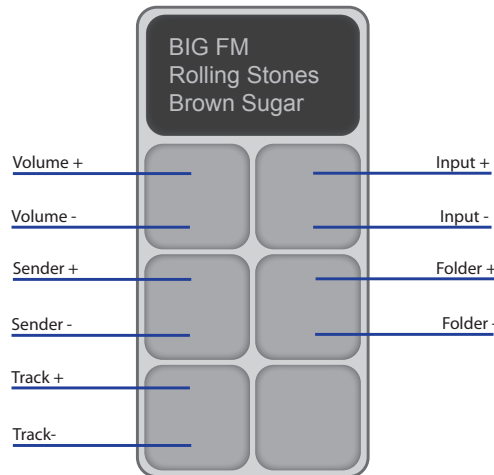

Adjusting the volume with the light switch.

Upon request, each light switch becomes a multimedia device:

- Always available
- Easy to use
- Controlling the volumen in the zones, selecting channels etc.
- By ID3 support all the available information to the track can be displayed.

Example: