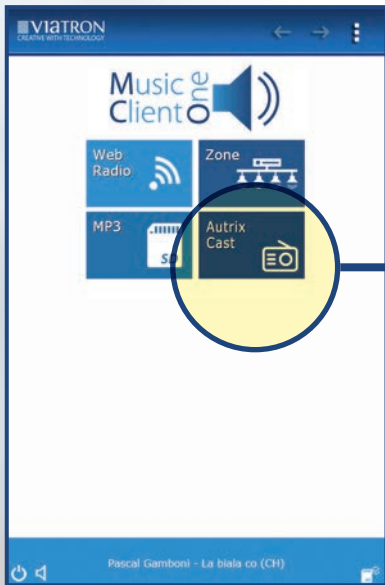

MusicClientOne - Operating the Autrix via browser

Simple operation with a clear structure

With the Autrix**Cast** get music from all over the world into your home